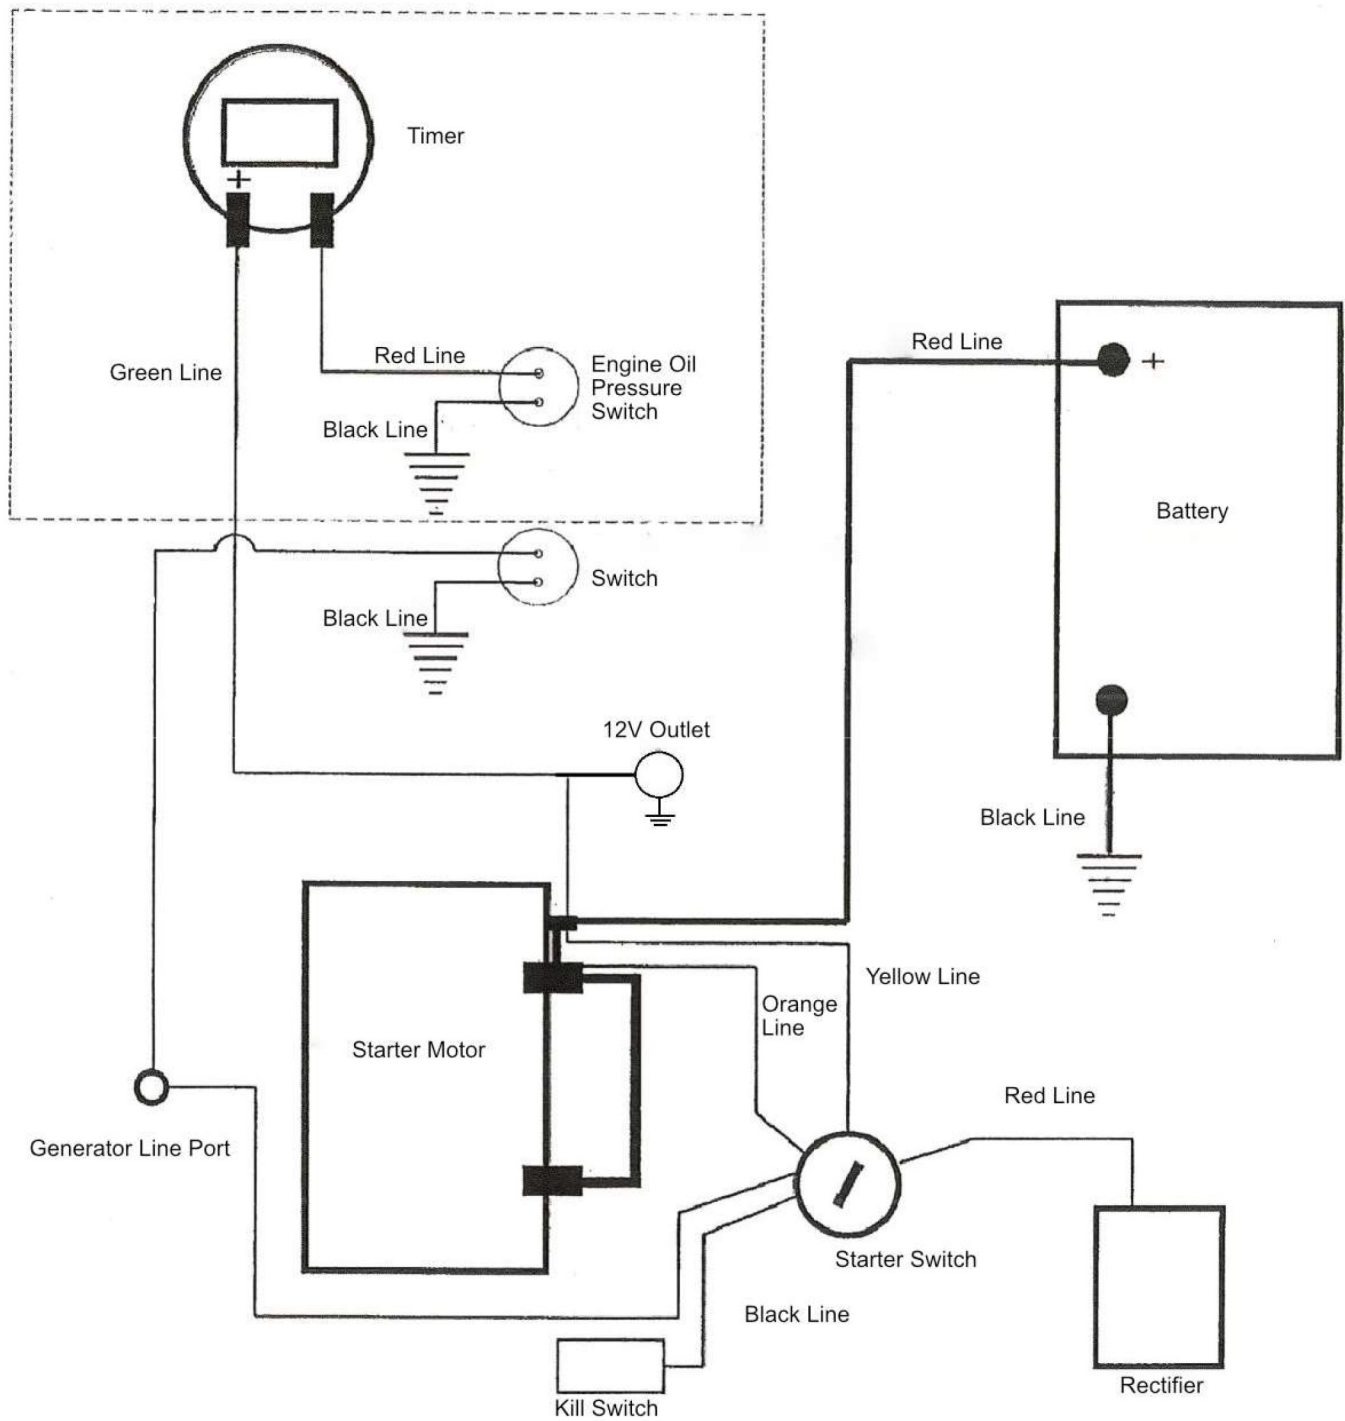

ELECTRICAL DIAGRAM.....	3
HPP23-12 ENGINE ASSEMBLY.....	4
HPP23-12 PARTS LIST.....	5
HPP23-12 FRAME ASSEMBLY & PARTS LIST.....	6

ELECTRICAL DIAGRAM

HPP23-12 ENGINE ASSEMBLY

HPP23-12 PARTS LIST

ID#	DESCRIPTION	QTY	SKU
1	Hex.Socket Head Bolts	2	22369-00
2	Flash Mat	2	25368-00
3	Hydraulic Motor	1	21459-00
4	Hex. Socket Head Cap Screws	1	21459-00
5	Flat Mat	4	29360-00
6	Engine Flange	1	52557-00
7	Engine Shaft End Coupling	1	24372-00
8	Pump End Coupling	1	41358-00
9	Coupling Adjustment Pad	1	52358-00
10	Exhaust Muffler	1	21382-00
11	Muffler Guard	1	22377-00
12	Flange Bolts	2	32556-00
13	Flange Nuts	4	21364-00
14	Engine Motor	1	29364-00
15	Fan Shaft Locking Pin	1	42358-00
16	Fan Shaft	2	21368-00
17	Hex. Socket Head Cap Screws	2	22333-00
18	Square Key	1	42359-00
19	Fan Flange	4	21384-00
20	Gasket	1	29361-00
21	Flange Bolt	1	27365-00
22	Fuel Tank Inlet	1	42357-00
23	Clamp	2	26365-00
24	Suction Pipe Assembly	1	42361-00
25	Hex. Socket Head Bolts	12	42360-00
26	Pan Head Screws	12	27370-00
27	Hydraulic Oil Filter	1	29560-00
31	Hydraulic Oil Reservoir	1	29473-00
32	Pump Inlet Fitting	1	24366-00
33	Radiator Assembly	1	29559-00

ID#	DESCRIPTION	QTY	SKU
34	Flange Bolts	4	34360-00
35	Fan Baffle	1	32457-00
36	Flange Bolts	2	21366-00
37	Flat Pad	2	32458-00
38	Oil Meter Gauge	1	23314-00
39	Hex Socket Head Bolts	4	22364-00
40	Fan Impeller	1	32359-00
41	Bellow	1	24359-00
42	Bolts	12	21352-00
44	Bear	2	32463-00
45	Bushings	2	21357-00
46	Foam Tier	2	34361-00
47	Wheel Bushing	2	24357-00
48	Bolts	2	32358-00
49	Chassis Assembly	1	22455-00
50	Flange Nuts	4	21358-00
52	Flange Bolts	4	21373-00
53	Fuel Tank Outlet Fitting	1	22456-00
54	Clamp	2	22332-00
55	Gasoline Hose	1	21346-00
56	Petrol Cap	1	29467-00
57	Fuel Tank	1	22349-00
58	Battery	1	24365-00
59	Battery Cover	1	22383-00
60	Bolts	2	22360-00